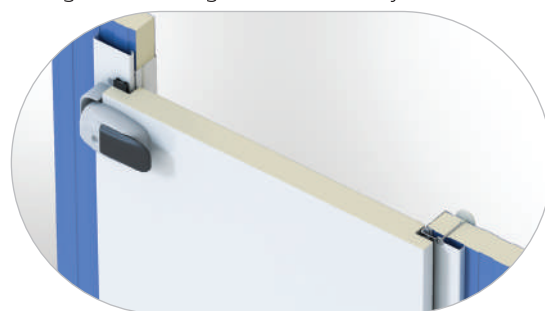

THERMAL INSULATION

PH Insulation doors allow you to keep heat or cold effectively with rigid polyurethane foam PUR core.

Density: up to 50 kg/m³.

Thermal conductivity: 0.022 W/m*K.

DOOR FRAME

Door frame is produced of 2 mm thick steel sheet and painted with the color of your choice or standard white RAL 9003.

PH Insulation doors and frames are fully customizable with a choice of colors and steel: stainless steel frame AISI 304 for food facilities or AISI 430 – for non-food ones.

DOOR HARDWARE

HSLD H is equipped with hardware by top French door hardware manufacturer Fermod:

- Door locks come with keys and emergency opener from inside
- Highly elastic double seal keeps the door airtight at temperatures as low as -30 °C (-22 °F)
- Door hinges are made of impact-resistant plastic and are adjustable in 3 dimensions Internal embedded elements in the door leaf provide for secure hardware operation.
- Low-temperature and freezer doors come with frame heating.

DOOR OPTIONS FOR YOUR SPECIFIC PROJECT

- Right or left opening
- Medium temperature doors for cold rooms or low temperature doors for freezers
- With or without threshold
- Monorail channel
- Viewing window
- Bumper made of stainless steel AISI 304 or AISI 430, checkered plate, or impact-resistant LDPE plastic
- Any color by RAL catalogue
- Various metals: Pural Farm, Granite Farm, Food Safe, PVDF, stainless steel AISI 304 or AISI 430

Picture 3
Installation of HSLD H to an insulated panel