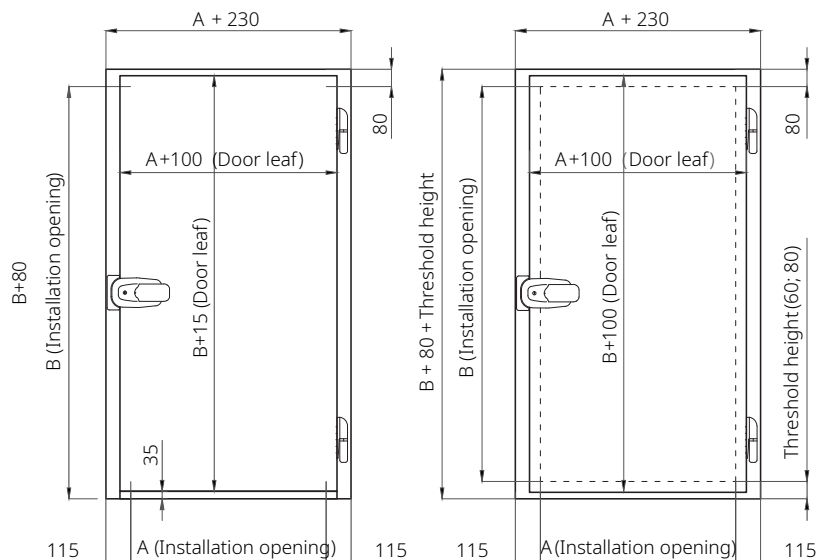

HSLD H with threshold

Door leaf thickness

80, 100, 120 mm