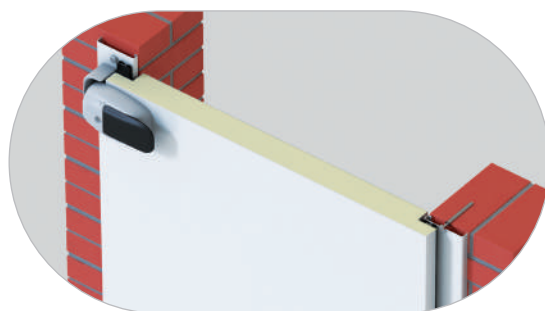

Picture 4
Installation of HSLD H to a brick wall